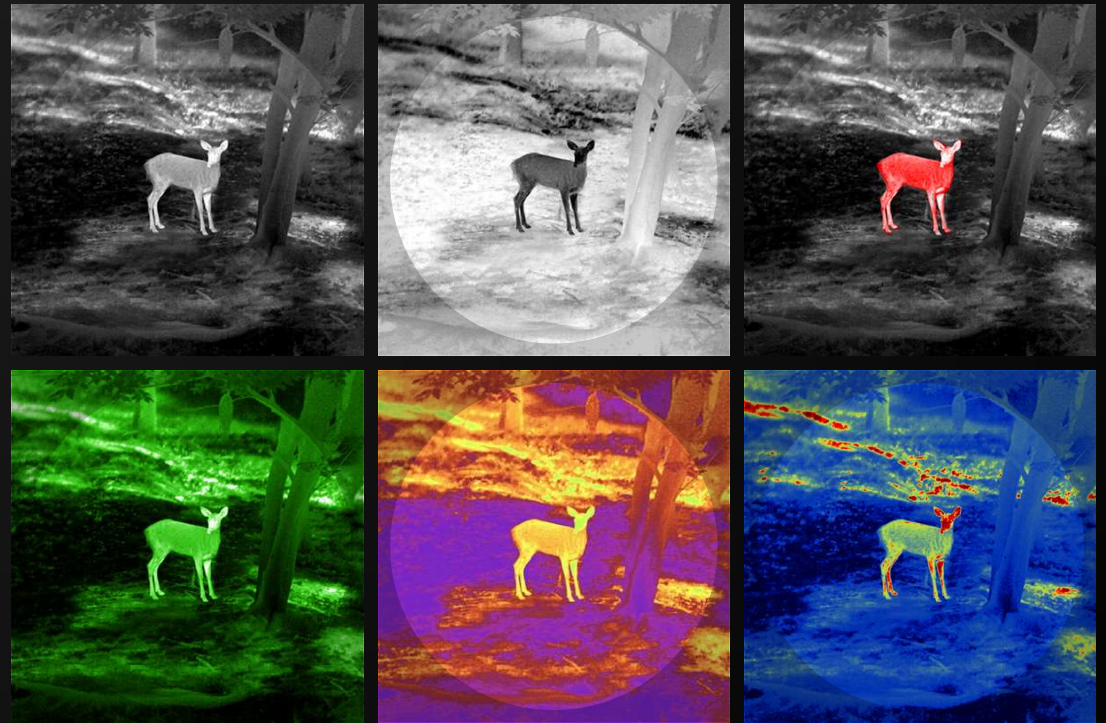

Thanks to the full-color 0.4-inch HD display with 1280 x 960 pixels, the image is crisper and more delicate. It feels like watching 22-inch screen at 1 meter, which greatly improves the observation comfort.

PIP mode for highlighting the target

The PIP mode allows you to zoom in on the target and highlight the details of the target when you are in the complex outdoor scenes.

Multiple color palettes to highlight the target

Six color palettes: White Hot, Black Hot, Iron Red, Blue Hot, Green Hot and Adjustable Red Hot.

Support one-button switch to identify the location of the target instantly, helping to achieve all-weather observations.