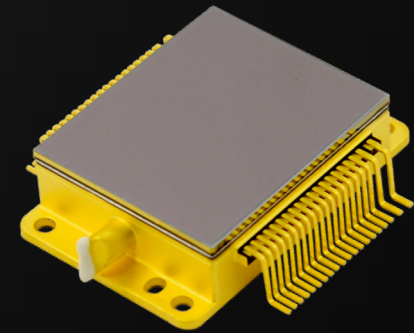

4

Specifications

5

Applications

TK Kitalpha Series

Equipped with Guide' s new self-developed infrared detector and the patented image processing technology, the TK Gen2 Kitalpha Series captures sharp imaging and is packed with powerful features like image and video recording, smooth zoom, pseudo-color adjustment, approximate ranging and PIP. Personalized image observation is supported in different scene modes. The built-in laser indicator and illuminator facilitate itself to be operated in harsh environment.

Upgraded Detector

Laser Indicator

Illuminator

Find the HD resolution images

Featuring the new self-developed infrared metal detector, TK Kitalpha Series comes with 400x300 and 640x480 thermal resolution. The 3DNR and PureIR adaptive filtering algorithm provides superior image quality and detailed vision in complex environments.

Enable the outdoor lighting function to generate the visible light images.

Light

Laser indicator

Laser indicating

Enable the laser indicating function to locate the object at 200m.

Deliver a stunning HD view

Six color palettes: White Hot, Black Hot, Iron Red, Blue Hot, Green Hot and Adjustable Red Hot.

Support one-button switch to identify the location of the target instantly, helping to achieve all-weather observations.