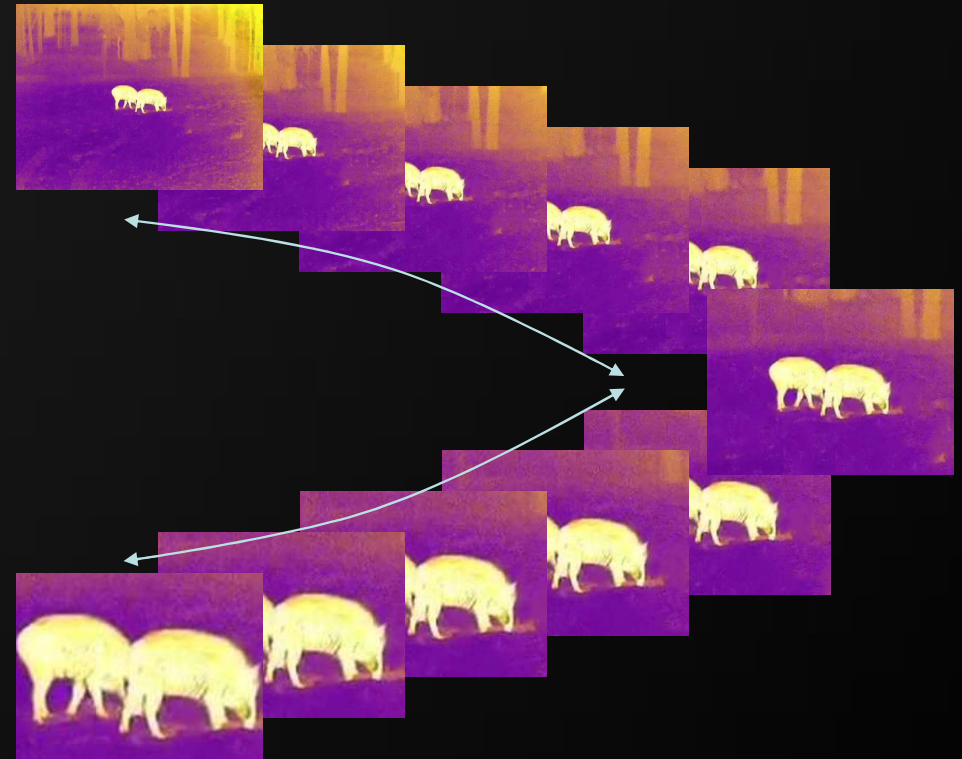

Enable the outdoor lighting function to generate the visible light images.

Light

Laser indicator

Laser indicating

Enable the laser indicating function to locate the object at 200m.

Deliver a stunning HD view

Thanks to the full-color 0.4-inch HD display with 1280 x 960 pixels, the image is crisper and more delicate. It feels like watching 22-inch screen at 1 meter, which greatly improves the observation comfort.

1280×960 Full-color HD display

720×540 Ordinary display

Anti-Fog Eyepiece brings the clarity

This adaptive LCOS eyepiece prevents condensation or fogging and helps you maintain a clear view of your subject.

Bring extended 8x zoom capability

8X zoom can be used to observe targets from long distances for fast location.

Three visual experiences, easy to control even in complicated scenes

Choose the suitable one from the rich scene modes for different environments to find the target quickly.