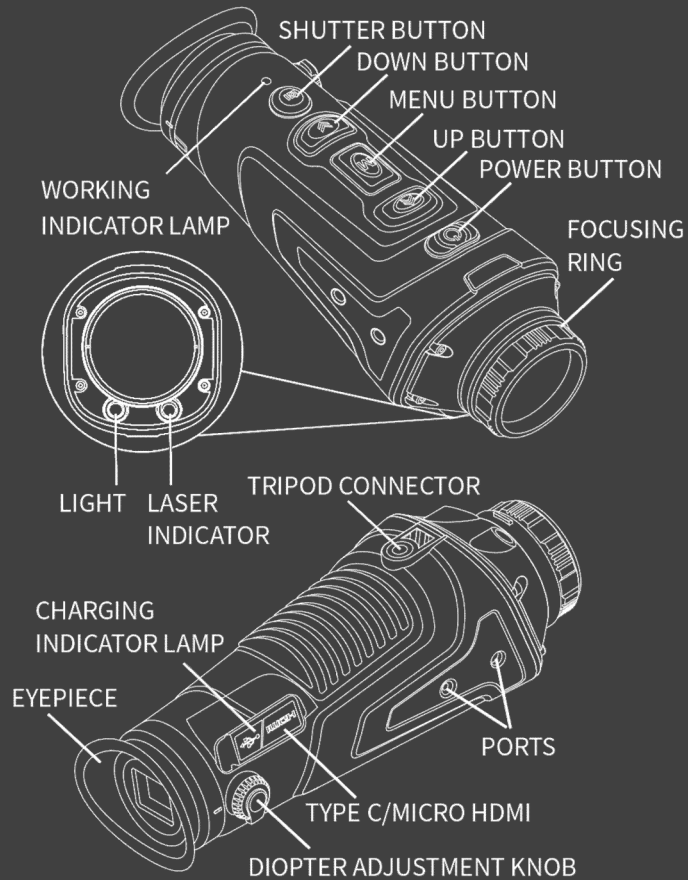

New App with a variety of functions

TargetIR

The TargetIR APP provides a variety of functions, such as live image and video transmission, for operating the TK Kitalpha Series.

Introduction

Component illustration

Plug

Power Adapter

Micro HDMI Cable

Type C Cable

Inner Bag

Shoulder Strap

Standard: Equipped with a power adapter, a USB cable (Type C), a micro HDMI cable, a lens cover, a wrist strap, an inner bag, a shoulder strap, a Quick User Guide