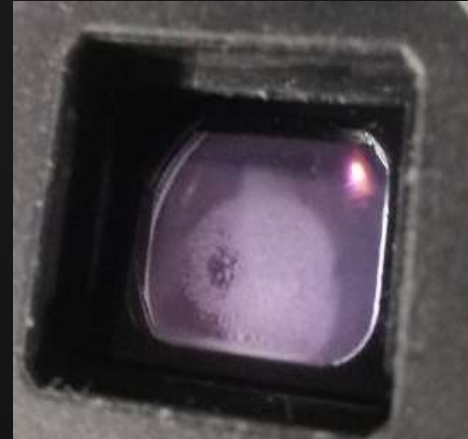

Upgraded Detector

Laser Indicator

Illuminator

Find the HD resolution images

Featuring the new self-developed infrared metal detector, TK Kitalpha Series comes with 400x300 and 640x480 thermal resolution. The 3DNR and PureIR adaptive filtering algorithm provides superior image quality and detailed vision in complex environments.

Enable the outdoor lighting function to generate the visible light images.

Light

Laser indicator

Laser indicating

Enable the laser indicating function to locate the object at 200m.

Deliver a stunning HD view

Thanks to the full-color 0.4-inch HD display with 1280 x 960 pixels, the image is crisper and more delicate. It feels like watching 22-inch screen at 1 meter, which greatly improves the observation comfort.

1280×960 Full-color HD display

720×540 Ordinary display

Anti-Fog Eyepiece brings the clarity

This adaptive LCOS eyepiece prevents condensation or fogging and helps you maintain a clear view of your subject.