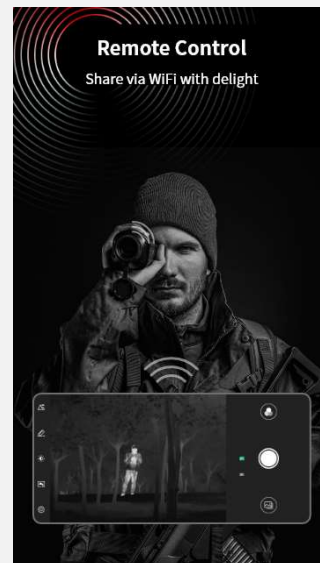

New App with a variety of functions

The TargetIR APP provides a variety of functions, such as live image and video transmission, for operating the TK Kitalpha Series.