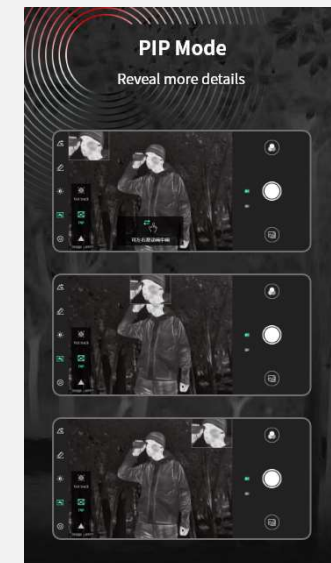

Natural Mode:
Rich in gradation to observe
targets comfortably

Enhanced Mode:
Enhance the brightness of high-
temperature targets and
highlight high-temperature
targets

Highlight Mode:
Highlight the highest
temperature and the lowest
temperature areas

Six color palettes: White Hot, Black Hot, Iron Red, Blue Hot, Green Hot and Adjustable Red Hot.

Support one-button switch to identify the location of the target instantly, helping to achieve all-weather observations.

New App with a variety of functions

TargetIR

The TargetIR APP provides a variety of functions, such as live image and video transmission, for operating the TK Kitalpha Series.

Introduction

Component illustration